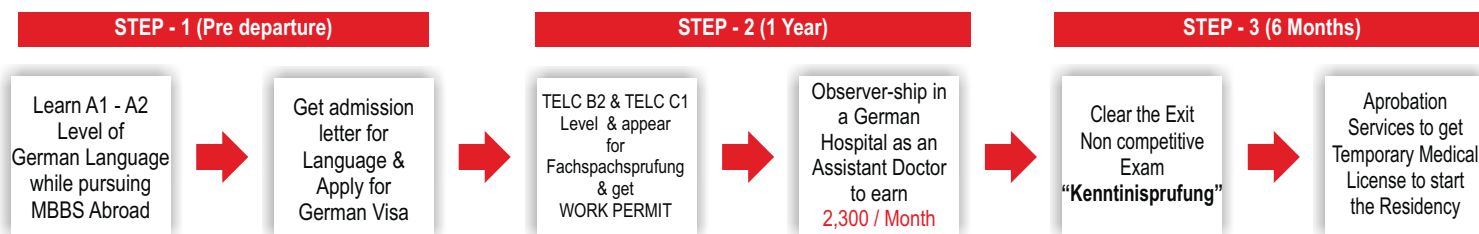

Education Counselors HELP LINE : 9699-360-370

EXCLUSIVE AUTHORIZED REPRESENTATIVE IN INDIA

MOKSH Overseas Educon Private Limited

159-160, Kaliandas Udyog Bhavan, Century Bazaar, Prabhadevi, Mumbai - 400025.
PH: 022-2436 6408 / 9699-360-370

Partners across India in more than 100 cities!

www.moksh16.com / E-Mail: moksh.enquiry@gmail.com

MBBS ABROAD | MEDICAL PG ABROAD | STUDY IN GERMANY | YOUTH TRAVEL

OVERSEAS BRANCHES OF MOKSH

CHINA

RUSSIA

UKRAINE

GERMANY

BRANCH OFFICE ADDRESS

NORTH INDIA: West Delhi | Kanpur | Dehradun
Gorakhpur | Karnal | Rewari | Gurgaon | East Delhi
Noida | Lucknow | Ambala | Chandigarh | Jammu

SOUTH INDIA: Bengaluru | Hyderabad | Mysuru | Chennai

WEST INDIA: Indore | Bhopal | Ahmedabad | Kota
Bhilai | Nashik | Jaipur | Pune | Gwalior | Kolhapur | Nagpur

EAST INDIA: Kolkata | Ranchi | Patna | Bhubanehsvar