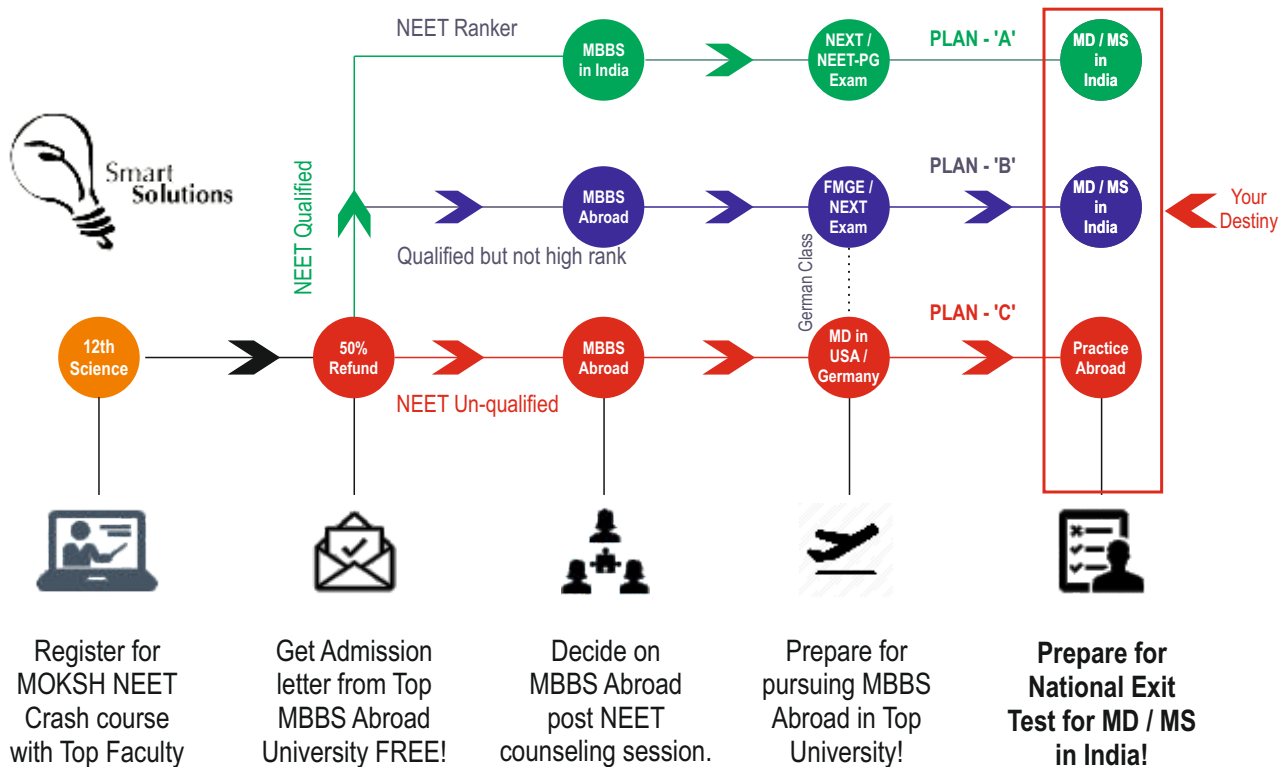

SMART MEDICAL CAREER PLANNING

ABOUT THE **TARAS SHEVCHENKO NATIONAL UNIVERSITY** , UKRAINE

HIGHEST FMGE PASSING FROM TSNU

The University awards Junior Specialist's, Bachelor's, Specialist's and Master's degrees, Higher Qualification Post-graduate degrees and Doctoral degrees. Training and retraining programs are provided in 14 specialties of Junior Specialist qualification, 55 fields of Bachelor training programs, 49 areas of Specialist training programs and 98 fields of Master training programs. More than 26 thousand students study at the University. Approximately 1,645 postgraduate students and 125 PhD students are working for higher qualifications at the University. Over 350 doctoral and higher postgraduate theses are submitted annually at the university. Courses are provided by 198 Departments. The academic potential of Kyiv University is today demonstrated by more than 60 full members and corresponding members of the National Academy of Science of Ukraine, 626 members of staff with Doctor's degrees and 1,645 staff with higher postgraduate degrees. Taras Shevchenko National University of Kyiv ranked in the top 421-430 brackets in QS World University Rankings (Great Britain) in 2014-2015.

STUDY MBBS IN UKRAINE

- The university was established on 1834 (**185 Years old**)
- TSNU is a **Government University** having super infrastructure.
- The university is situated in the west central part of Ukraine so safety is ensured.
- MCI Passing ratio is one of the highest for TSNU.
- The Indian students have been going to TSNU since last 10 years.
- Choose MBBS at TSNU + Medical PG in Germany! You can settle down there.
- Tuition fee subsidized by the Ukrainian Government.
- The system is already upgraded to ECTS to suit EU education system.