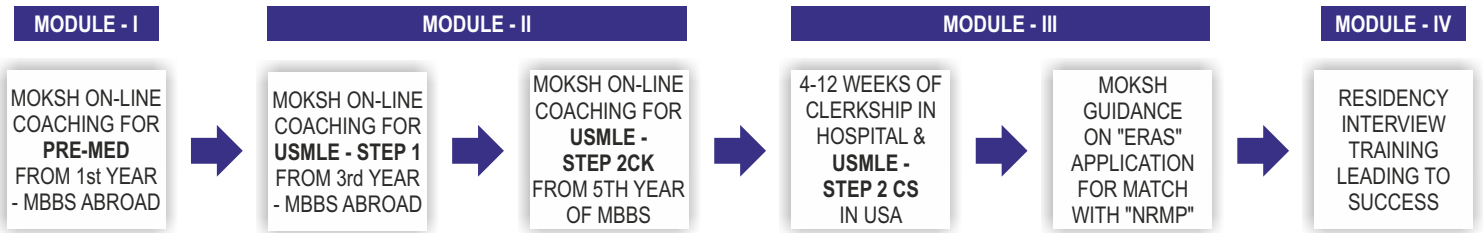

Prepare for Medical PG in USA while pursuing MBBS in Russia

BENEFITS OF RESIDENCY IN USA

There are many benefits of completing MD / MS in USA. You should have completed MBBS in a ECFMG approved university listed on WDOMS (World Directory of Medical Schools).

- No need of MCI Screening Test on return to India.
- Earn USD 4,200 / month (Rs. 2.75 Lacs) during residency
- The MD / MS degree would be valid in India
- On clearing USMLE Step 3, you get a license to practice in USA as well.
- Average score of 230+ in Step 1 ensures a PG seat. In India, only top 5% of the student can reach MD / MS stage in government colleges.

Prepare for Medical PG in Germany while pursuing MBBS in Russia

BENEFITS OF RESIDENCY IN GERMANY

Germany is the strongest economy of Europe and is able to allocate huge funds to the healthcare sector for their non growing population. The quality of life is one of the best among European countries. They have allocated 10% reserved PG seats for international medical graduates. Germany recognizes MCI approved degrees and licenses making it easier for the Indian doctors to have a transition from India to Germany.

Further, learning German language is far more easier for Indians who studied in English since the alphabets are same. MOKSH conducts on-line A1, A2 and B1 level German language coaching classes so that you can be ready for German program.