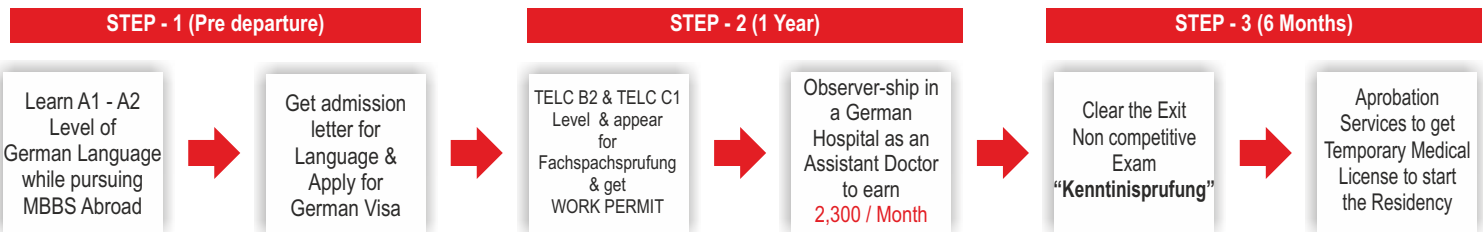

Education Counselors HELP LINE : 9699-360-370

EXCLUSIVE AUTHORIZED REPRESENTATIVE IN INDIA

MOKSH Overseas Educon Private Limited

159-160, Kaliandas Udyog Bhavan, Century Bazaar, Prabhadevi, Mumbai - 400025.
PH: 022-2436 6408 / 9699-360-370

Partners across India in more than 100 cities!

www.moksh16.com / E-Mail: moksh.enquiry@gmail.com

MBBS ABROAD | MEDICAL PG ABROAD | STUDY IN GERMANY | YOUTH TRAVEL

OVERSEAS BRANCHES OF MOKSH

CHINA

RUSSIA

UKRAINE

GERMANY

BRANCH OFFICE ADDRESS

NORTH INDIA: West Delhi | Kanpur | Dehradun
Gorakhpur | Karnal | Rewari | Gurgaon | East Delhi
Noida | Lucknow | Ambala | Chandigarh | Jammu

SOUTH INDIA: Bengaluru | Hyderabad | Mysuru | Chennai

WEST INDIA: Indore | Bhopal | Ahmedabad | Kota
Bhilai | Nashik | Jaipur | Pune | Gwalior | Kolhapur | Nagpur

EAST INDIA: Kolkata | Ranchi | Patna | Bhubanehswar